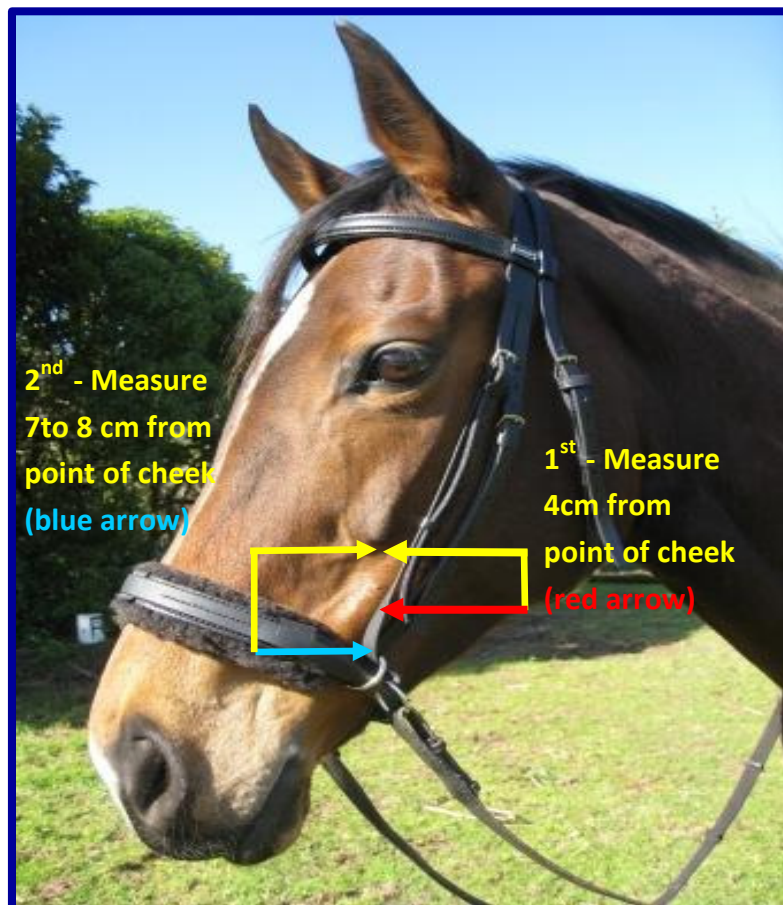

Please note the noseband sizes give you a maximum and minimum circumference, meaning the largest and smallest size of the noseband that can fit around your horse's nose. *Your horse's circumference measurements need to be EQUAL or SMALLER than the 1st measurement and EQUAL or LARGER for the 2nd measurement.*

When measuring your horse you will need two measurements;

- ❖ **1st Measurement** - The circumference of where a standard cavesson noseband which would sit approximately 4cm down from point of cheek. (Measurement taken where **RED ARROW** indicates.)
- ❖ **2nd Measurement** - The circumference of where the noseband would sit when riding bitless. Take measurement approximately 7cm – 8 cm down from the point of the cheek. (Measurement taken where **BLUE ARROW** indicates.)

The reason for the 2nd measurement is that when you are riding bitless, the noseband is generally lower than that of a standard cavesson noseband. Once you have the maximum and minimum measurements of your horse then refer to our **SIZE LIST** to see where your horse or pony would fit best.

- ❖ For the brow band measurements, we have provided the Corbin brow band sizes, which are longer to accommodate the wider headpiece. The second size is an approximate length of a standard brow band on a **non-Corbin** bridle. To measure take a standard brow band that you know fits your horse, lay it flat and take its length and then find a similar size from our list.